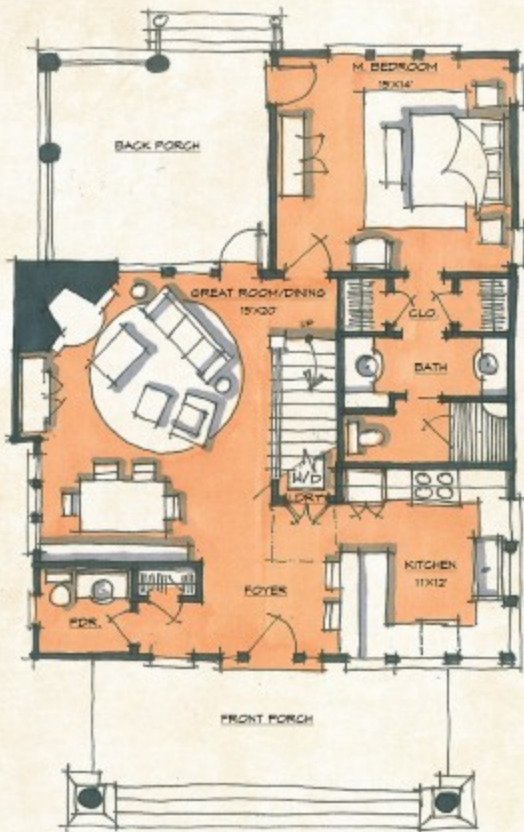

BEAR PAW

FROM THE JEWEL BOX COLLECTION

natural element homes

1-800-970-2224

Plan Info:

Bedrooms 3
 Baths 3
 Half Baths 1

Square Footage:

Heated:
1,004 First Floor
503 Upper Floor

Total: **1,507**

Unheated:
342 Porches/Decks

MAIN LEVEL

UPPER LEVEL

FRONT

RIGHT

REAR

LEFT