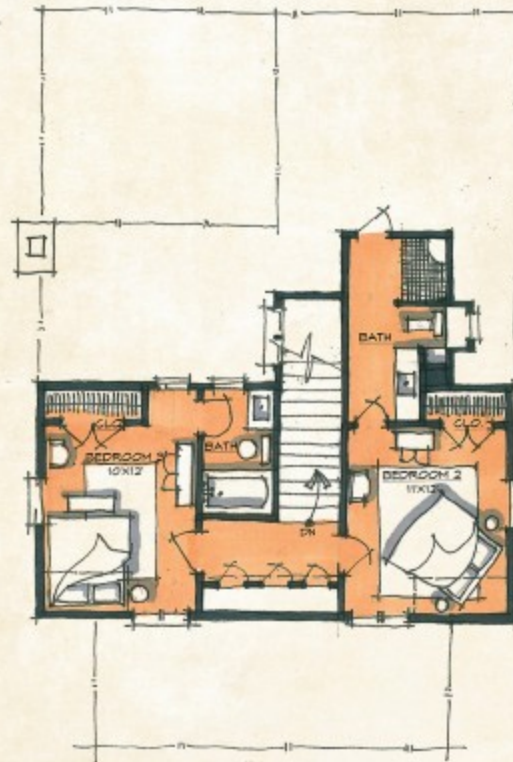

BEAR PAW

FROM THE JEWEL BOX COLLECTION

natural element homes

1-800-970-2224

Plan Info:

Bedrooms 3
 Baths 3
 Half Baths 1

Square Footage:

Heated:
1,004 First Floor
503 Upper Floor

Total: **1,507**

Unheated:
342 Porches/Decks

MAIN LEVEL

UPPER LEVEL

FRONT

RIGHT

REAR

LEFT